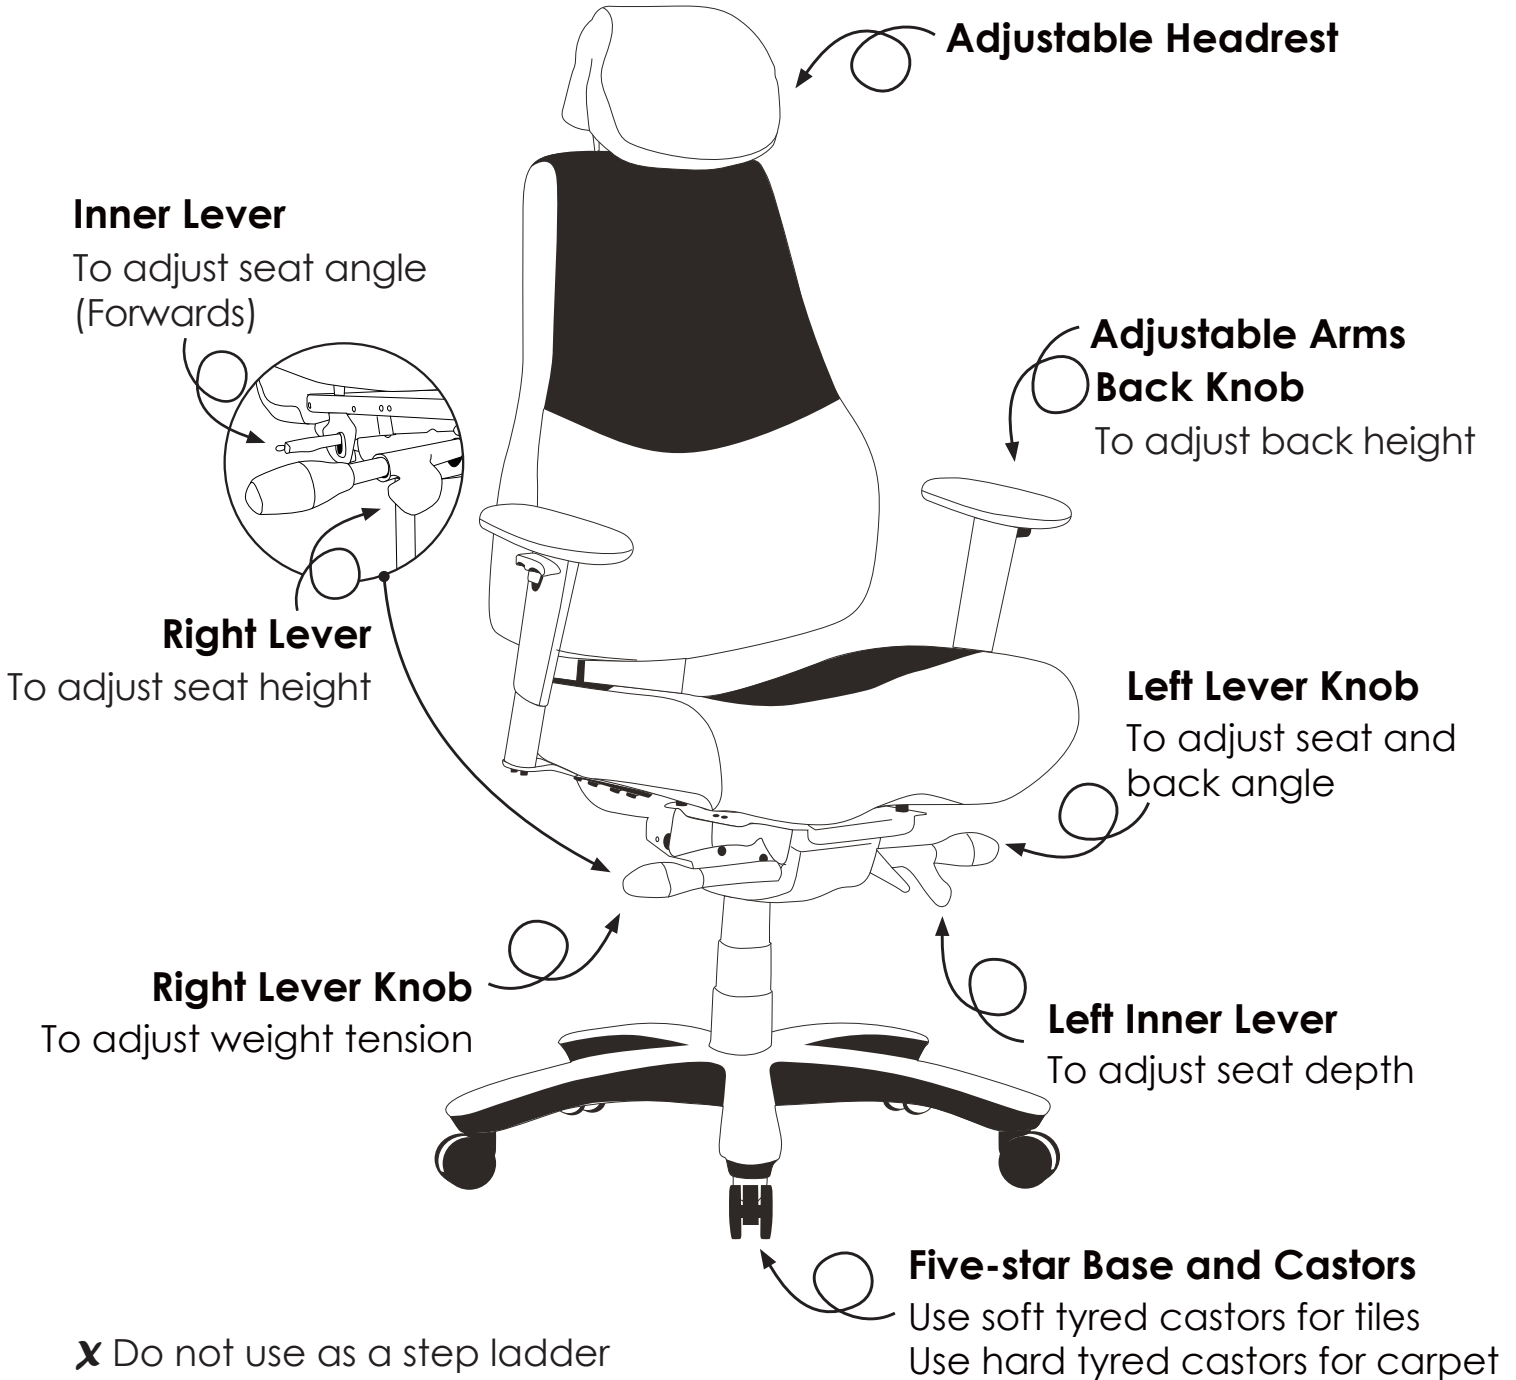

RANGER

» INSTRUCTIONS OF USE

AFRDI 142
Certification

X Do not use as a step ladder

- » Vacuum regular
- » Regularly adjust mechanism angle
- » Regularly adjust gas height
- » All warranty claims to be forwarded to place of purchase
- » Warranty covers components and workmanship only
- » Damage or wear and tear not covered by warranty
- » Misuse or abuse will not be covered under warranty